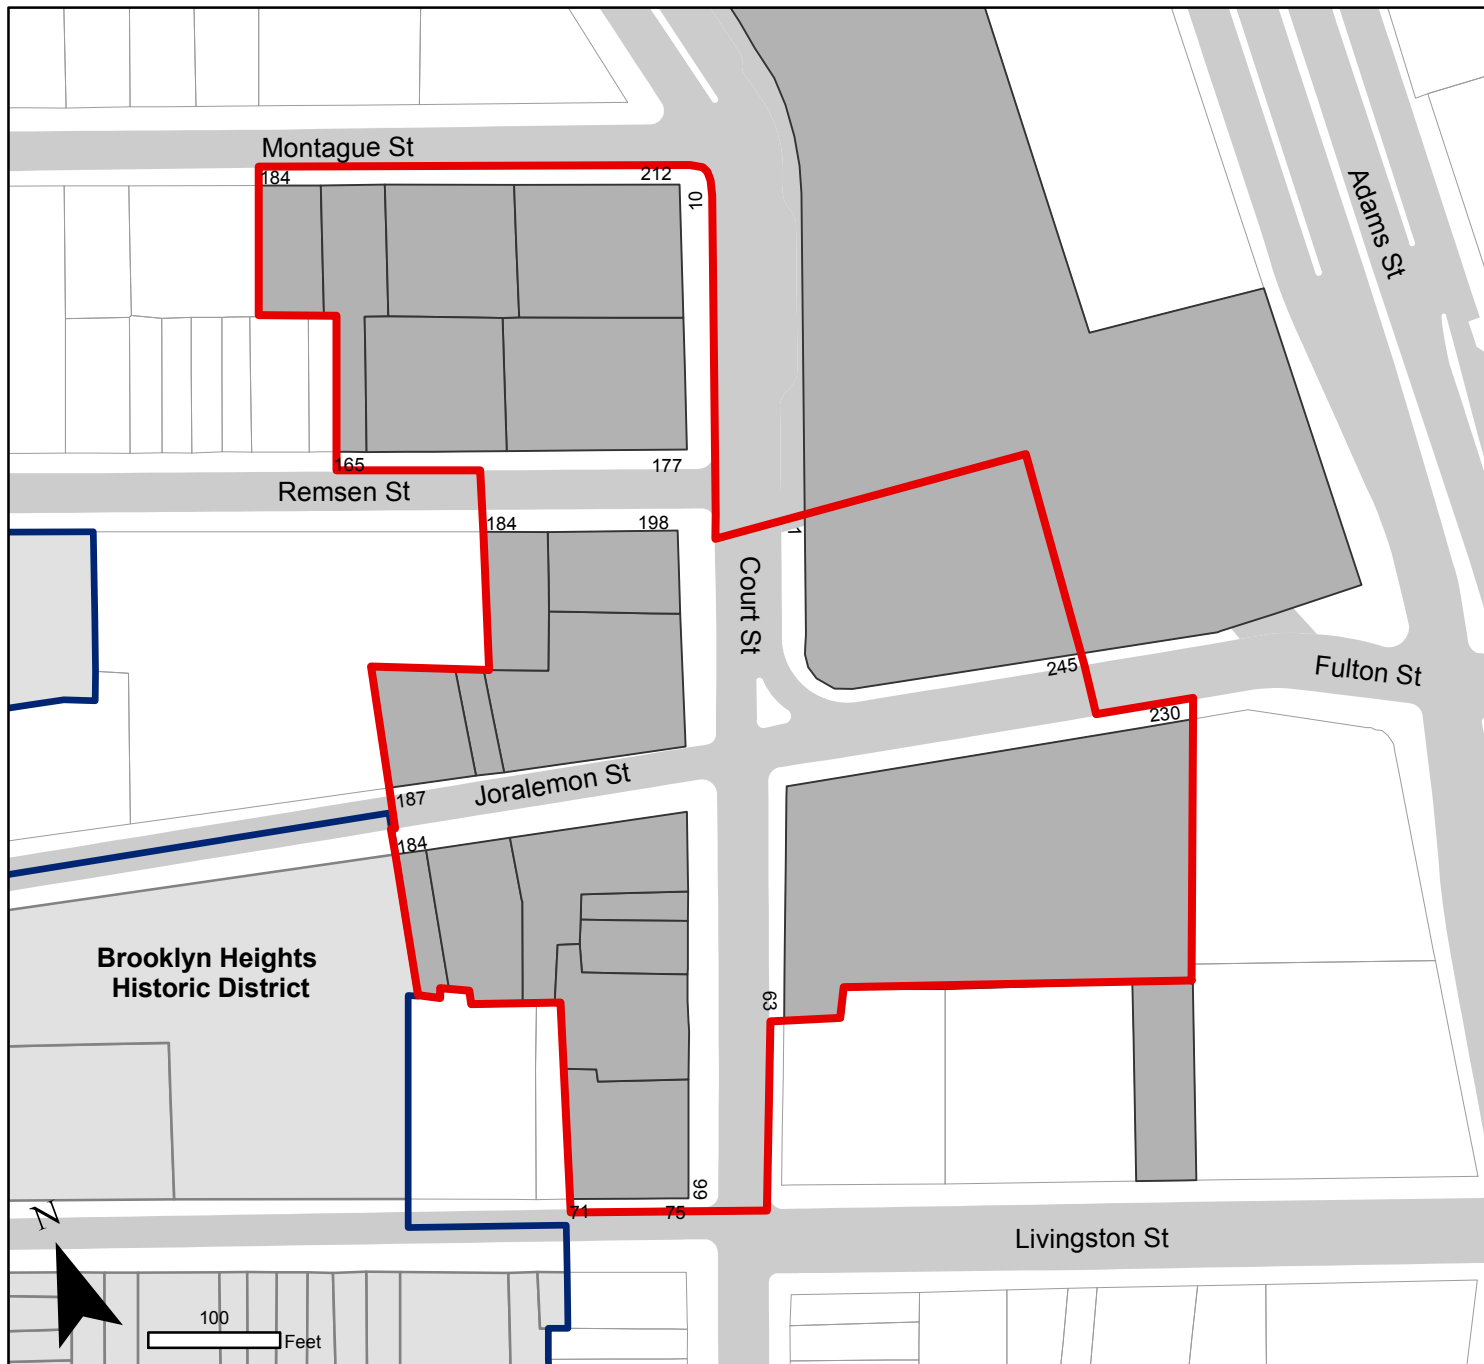

# Borough Hall Skyscraper Historic District

Landmarks Preservation Commission  
 Borough Hall Skyscraper  
 Historic District  
 Borough of Brooklyn, NY  
 [LP-2449]

Calendared: October 26, 2010  
 Public Hearing: December 14, 2010  
 Designated: September 13, 2011

- Boundary of Historic District
- Tax Map Lots in Historic District
- Existing Historic District
- Tax Map Lots in Existing District

**NYC**<sup>TM</sup>  
 Landmarks Preservation  
 Commission

Graphic Source: MapPLUTO, Edition 09v1, 2009. Author: Landmarks Preservation Commission, JM. Date: September 13, 2011